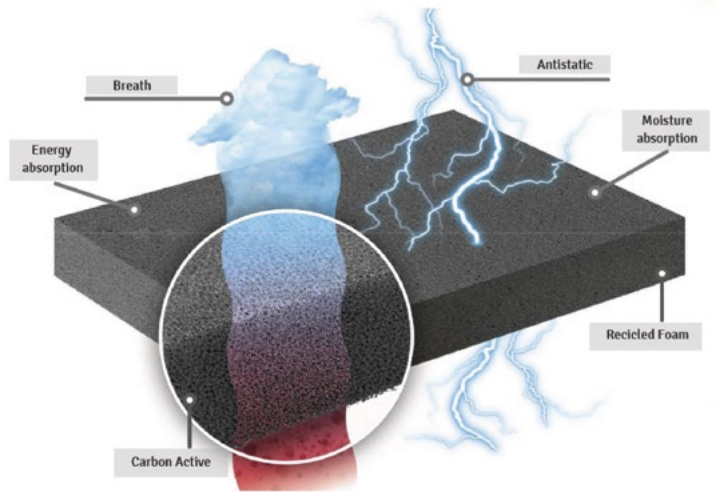

Sizes: EU 35>47 | UK 3>12 | US 3,5>13

ACCESSORIES

The perfect match for Dikamar products

DIKAMAR® PU INSOLE

Keep your feet comfortable

- > 100% recycled PU insole
- > Carbon active for moisture absorption
- > Breathable, antibacterial, and antistatic
- > Energy absorption throughout the insole
- > Sizes: EU 35>48 | UK 2,5>13 | US 3,5>14