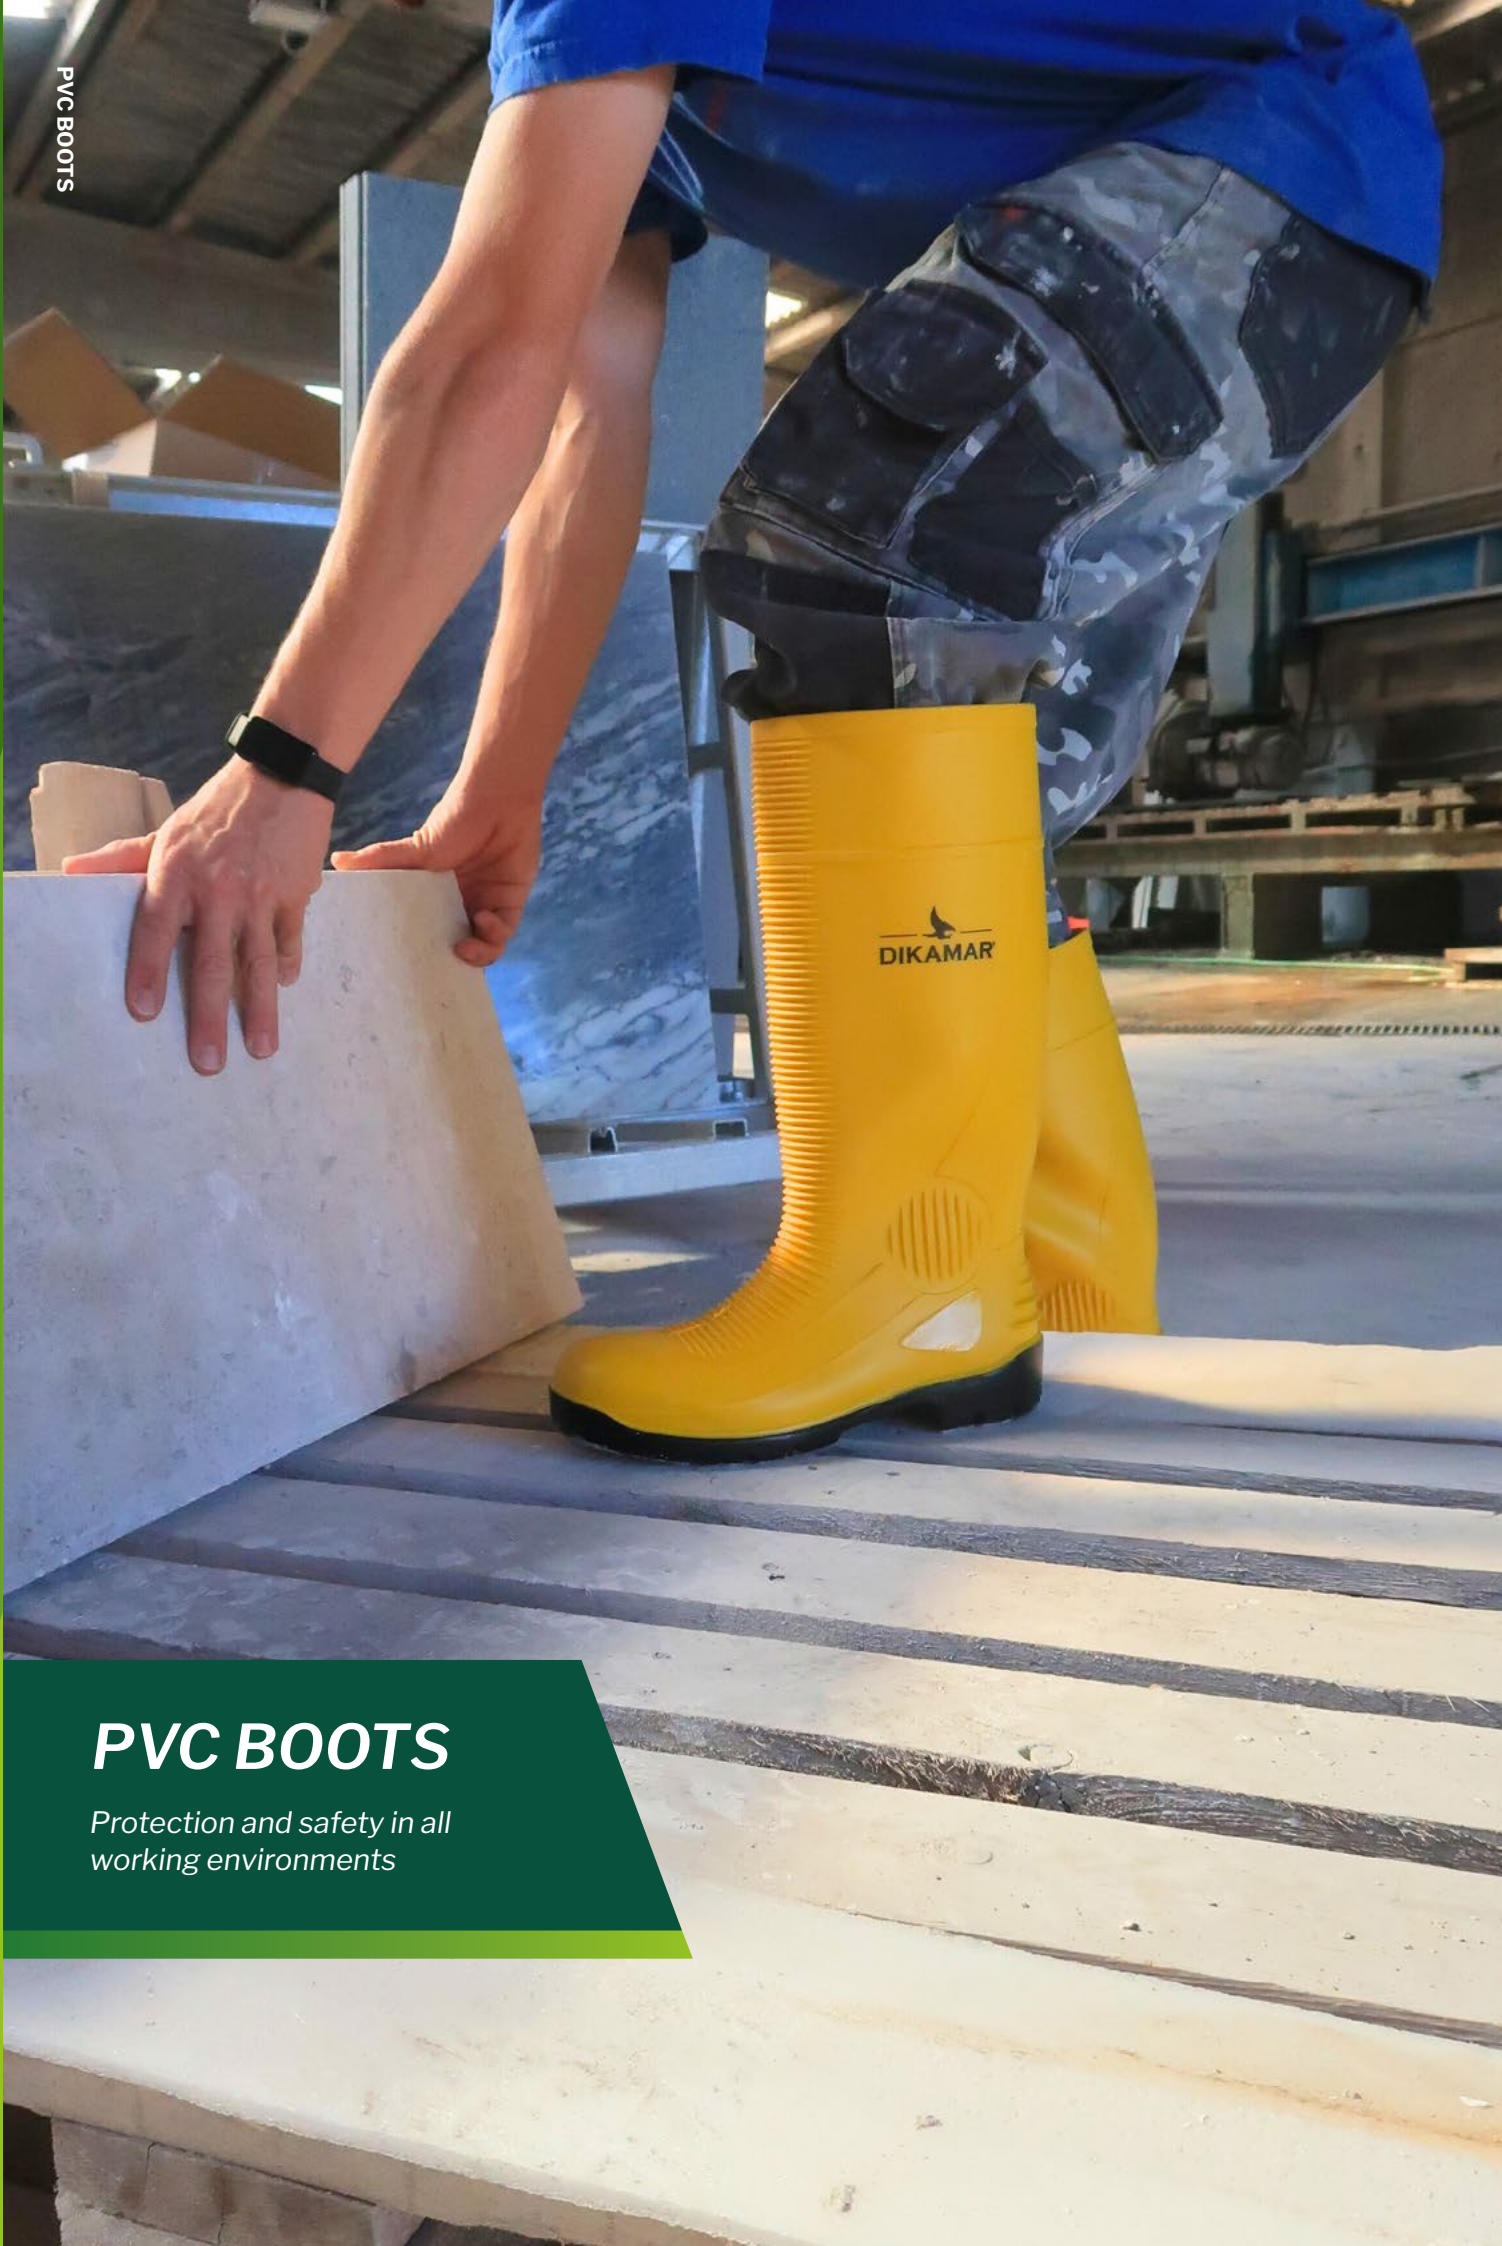

PVC BOOTS

PVC BOOTS

*Protection and safety in all
working environments*